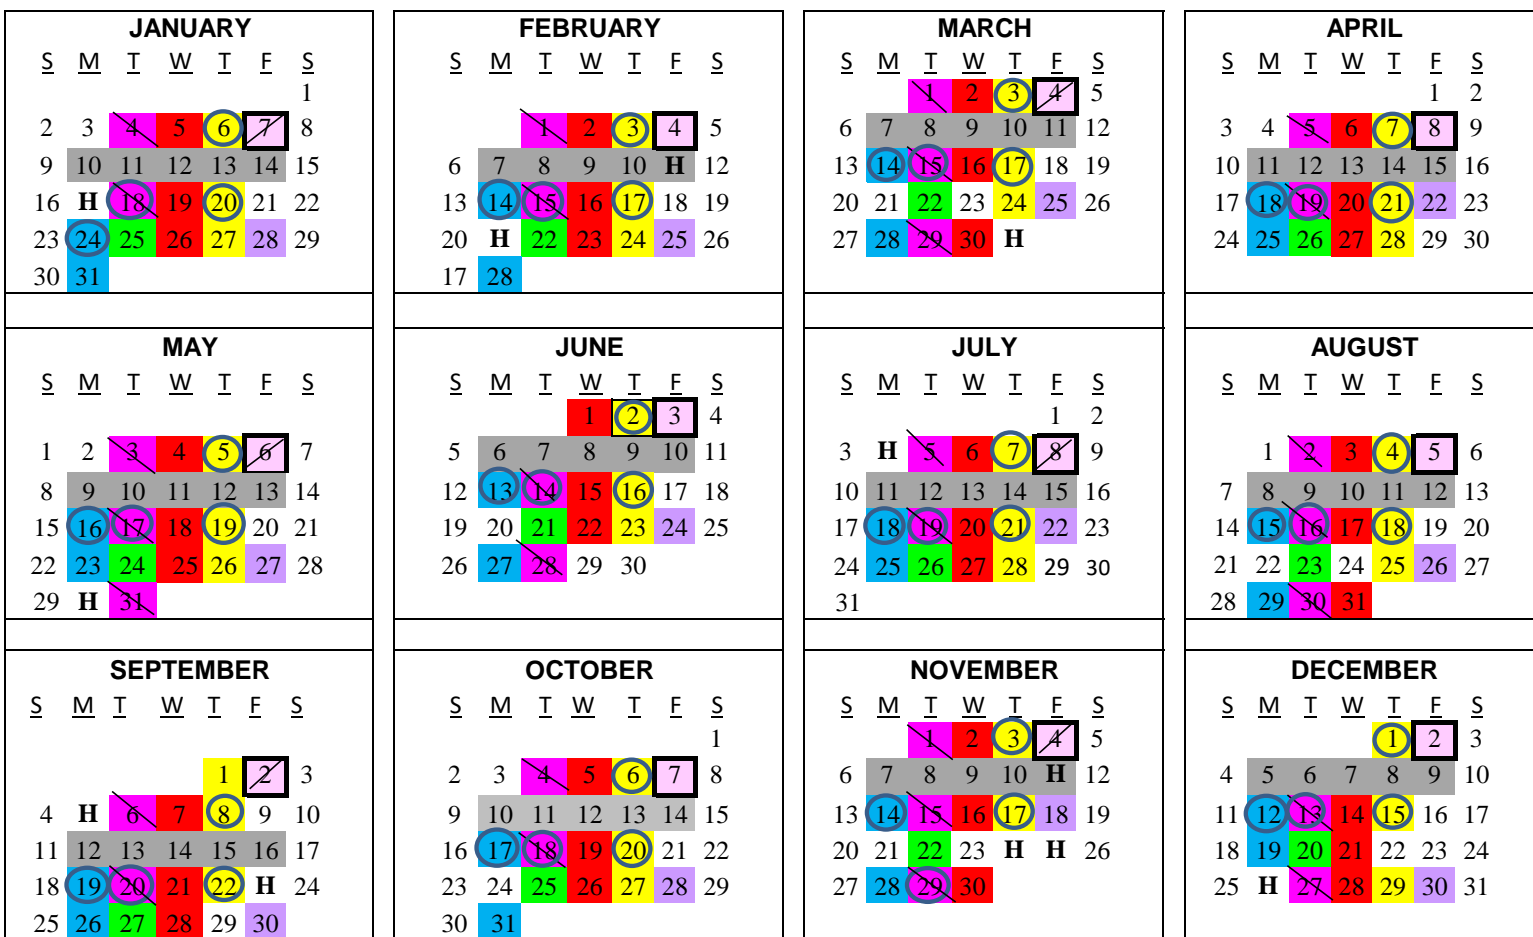

# 2022 Court Calendar

-  D2 Fam Law & DV (9:00) /AD & Prob(11:00) / Traffic Ct Trial (3:30)
-  D2 Fam Law & DV (9:00)/AD & Prob(11:00)
-  D1 Juv Del & Juv Traf & Peer court referrals/reviews (2:00)/Peer Court (3:45)
-  D1 Crim/DV(2:00)/Prop 36(2:01)/MH Div(2:02)
-  D1 Crim Calendar Only (9:00)
-  D1 Drug Court (1:59)
-  D2 Crim Calendar / PX (9:00, 10:00, 1:30)
-  D2 Civil (9:00, 10:00) / Small Claims (10:30)
-  D1 ARR (9:00) / Dependency (2:00)
-  D1 ARR Calendar Only (9:00)
-  D1 OR D2 Exchange (9:00)
- H** Legal Holidays
-  CRIMINAL JURY TRIAL WEEK (9:00)
-  Hayfork Traffic Court (10:00) / Mad River Traffic Court (1:30)
-  Hayfork traffic Court (10:00)
-  D1 Child Support (9:00)