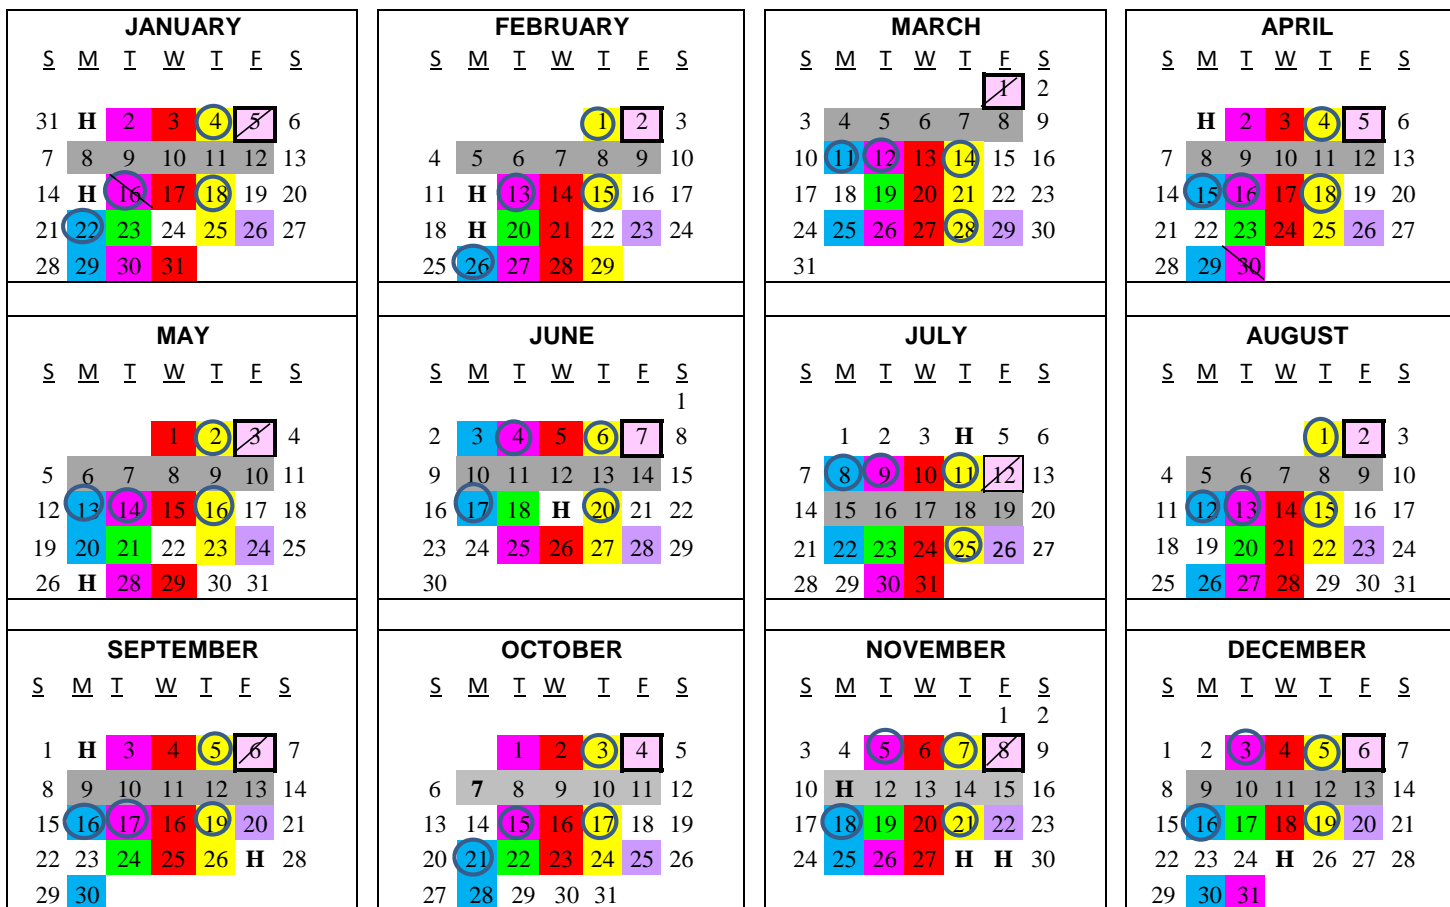

2024 Court Calendar

-  D1 Fam Law & DV (9:00) /AD & Prob(11:00) / Traffic Ct Trial (3:30)
-  D1 Fam Law & DV (9:00)/AD & Prob(11:00)
-  D2 Juv Del & Juv Traf & Peer court referrals/reviews (2:00)/Peer Court (3:45)
-  D2 Crim / DV(2:00) / MH Div (2:01) PROP 36 (2:02) Care Court (2:30)
-  D2 Crim Calendar Only (9:00)
-  D1 Crim Calendar / PX (9:00, 10:00, 1:30)
-  D1 Civil (9:00, 10:00) / Small Claims (10:30)
- H** Legal Holidays
-  D2 ARR (9:00) / Dependency (2:00)
-  D2 ARR Calendar Only (9:00)
-  D1 OR D2 Exchange (9:00)
-  D1 Child Support (9:00)
-  CRIMINAL JURY TRIAL WEEK (9:00)
-  Hayfork traffic Court (10:00)
-  Hayfork Traffic Court (10:00 a.m.) Mad River Traffic Court (1:30)