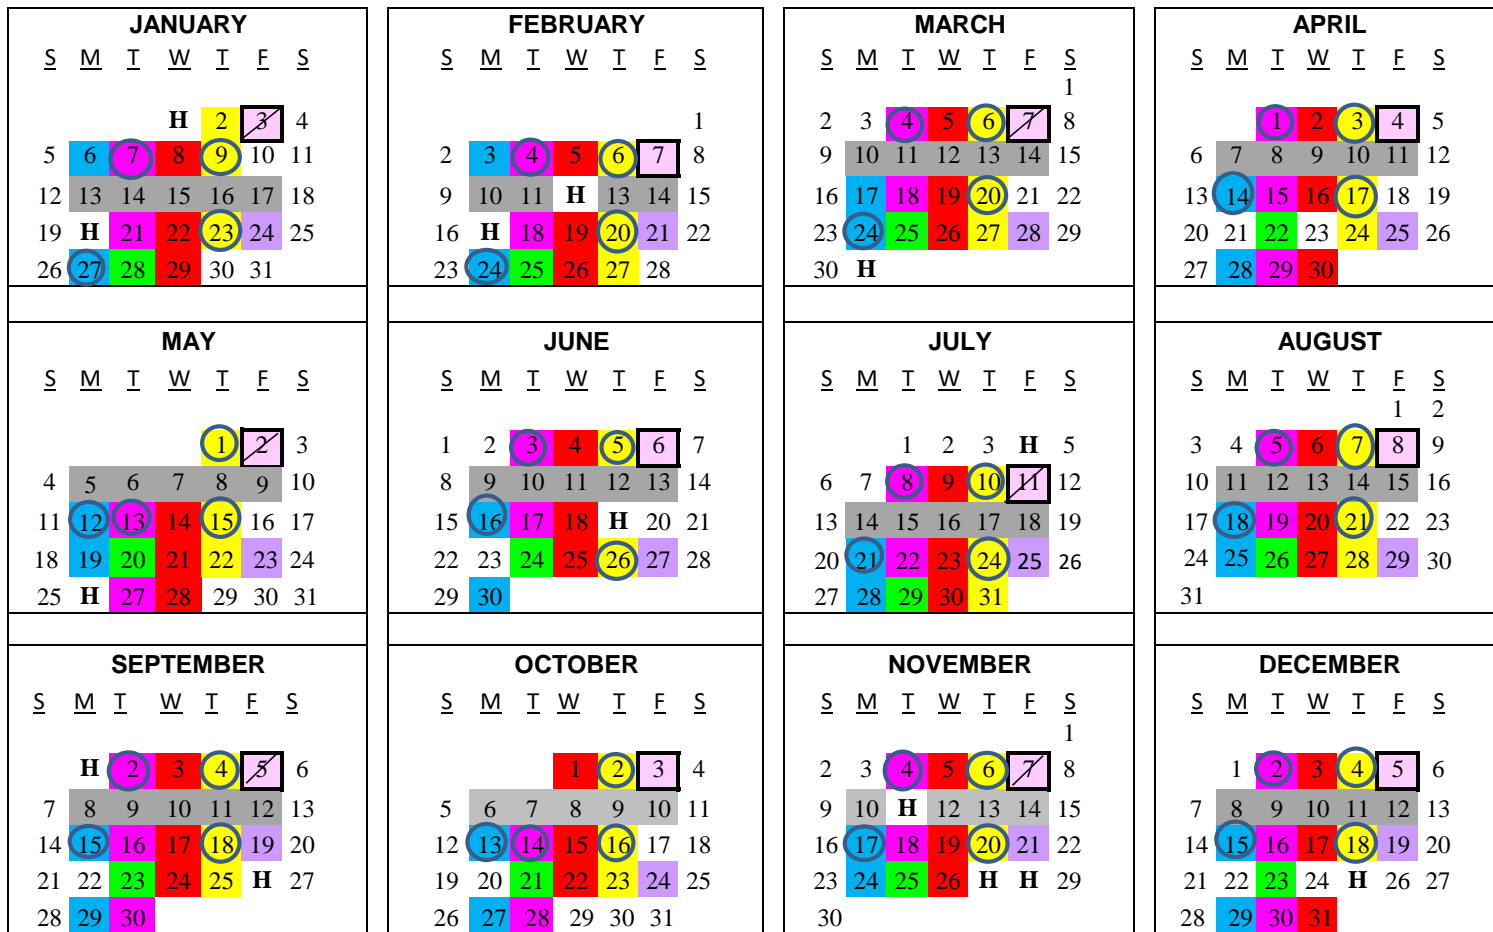

2025 Court Calendar

-  D2 Fam Law & DV (9:00) /AD & Prob(11:00) / Traffic Ct Trial (3:30)
-  D2 Fam Law & DV (9:00)/AD & Prob(11:00)
-  D1 Juv Del & Juv Traf & Peer court referrals/reviews (2:00)/Peer Court (3:45)
-  D1 Crim / DV (2:00) / MH Div (2:01) /Prop 36 (2:02) / CARE Court (2:30)
-  D1 Crim Calendar Only (9:00)
-  D2 Crim Calendar / PX (9:00, 10:00, 1:30)
-  D2 Civil (9:00, 10:00) / Small Claims (10:30)
-  D1 ARR (9:00) / Dependency (2:00)
-  D1 ARR Calendar Only (9:00)
-  D1 OR D2 Exchange (9:00)
-  CRIMINAL JURY TRIAL WEEK (9:00)
-  D1 Child Support (9:00)
-  Hayfork Traffic Court (10:00) / Mad River Traffic Court (1:30)
-  Hayfork traffic Court (10:00)
- H** Legal Holidays